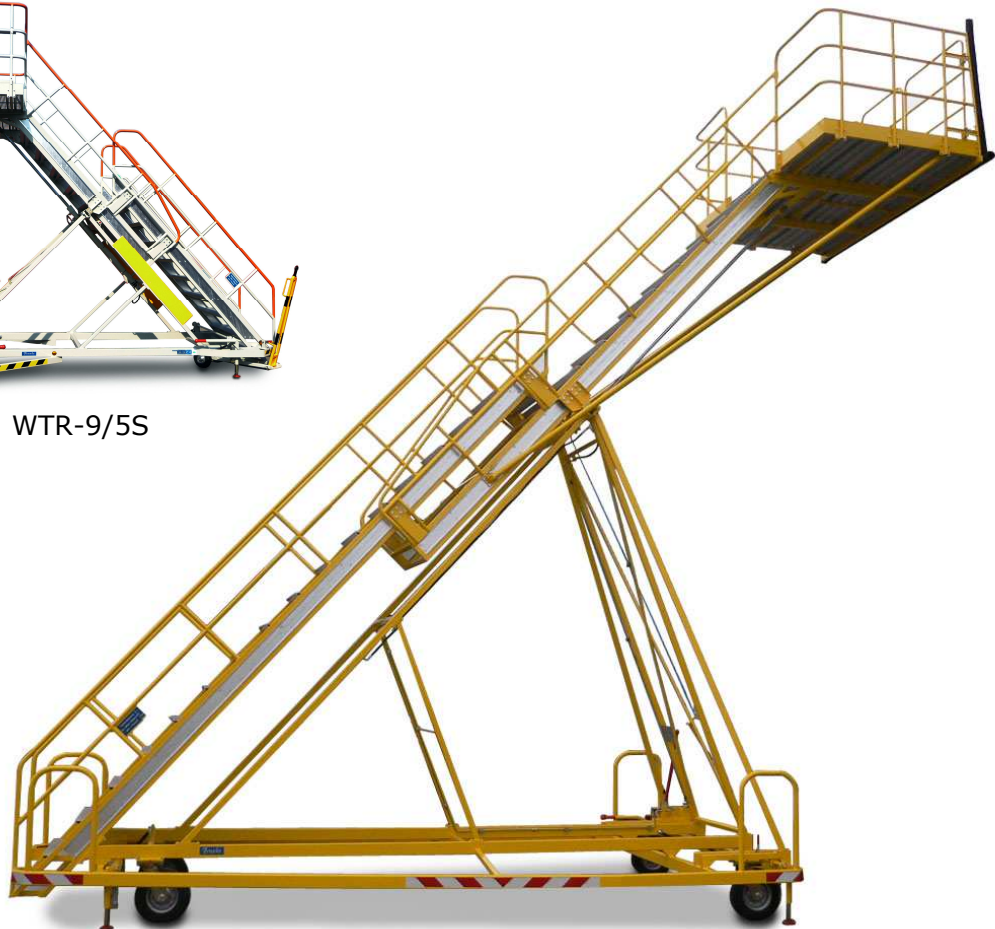

FRANKE-AeroTec GmbH * Schünbusch Feld 6-8 * 21439 Marxen * Germany
Phone: +49 (0)4185/7000-0 * Fax: +49 (0)4185/7000-10 * request@franke-aerotec.de

TELESCOPIC EXTENDABLE MAINTENANCE STAIRS

| |
|-------------------------------------|
| EN 12312-8 |
| <i>Platform heights:</i> |
| WTR-9/5: 2.500-3.500 (mm) |
| WTR-9/6: 2.500-3.750 (mm) |
| WTR-15/7: 4.000-5.500 (mm) |
| WTR-17/9: 4.500-6.500 (mm) |
| Anti skid platform-floor and steps |
| Height adjustment by hydraulic pump |
| Operation up to wind speed of 40kn |
| Colouring acc. to customers specs. |

WTR-9/5S

WTR-17/9